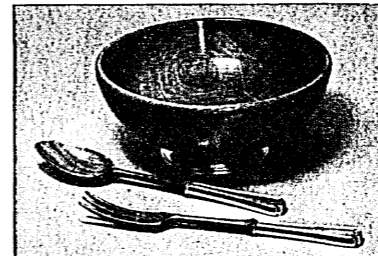

STERLING AND WOOD