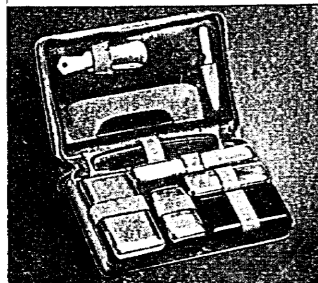

ELECTRICAL TYMIT
93-7588—"Tymit" is the perfect name for this electrical watchman that turns your radio, refrigerator, fans, etc., on and off. Plug it in and set the time you wish. Black metal with chromium numerals. 4 3/4 in. high, 3 3/4 in. wide. For 60 cycle A. C. current. $9.75

CANDLE-LIGHT
82-1088—Soft-looking as the glow of candle light are these two-branch sterling silver candelabra. A most appropriate decoration for the formal dinner table or buffet. 5 1/2 in. high with an 8 in. span. Weighted bases. $12.00 a pair