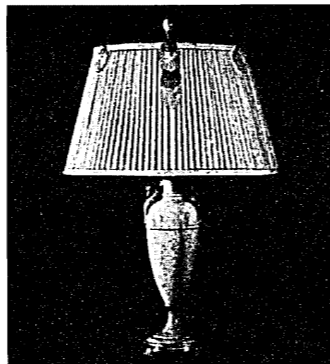

BOUDOIR LAMP