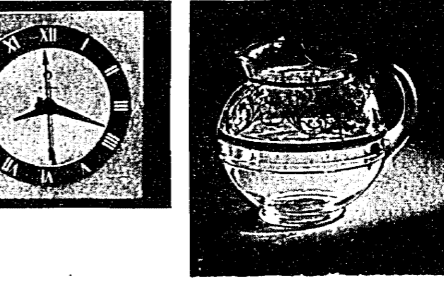

JUG
93-7168—This clear crystal jug has a cupped lip to keep the ice cubes where they belong—in the pitcher. Non-tarnishable sterling silver design. 2 1/4-quart capacity. $5.00