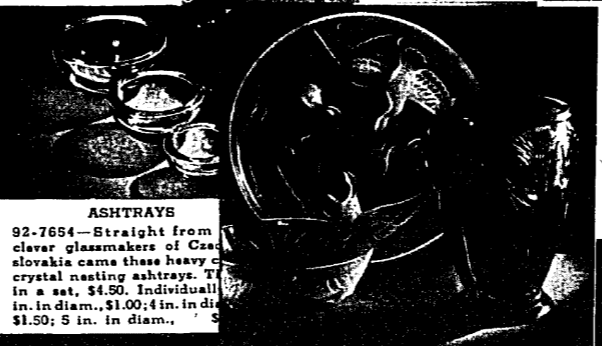

OVINGTON'S
437 FIFTH AVENUE NEW YORK, N. Y.
Telephone: CAledonia 5-8700
1014 LINCOLN ROAD, MIAMI BEACH, FLA.
SOUTHAMPTON, L. I. MAGNOLIA, MASS.
No New York City Sales Tax except on New York City deliveries

Ovington's
Book of Gifts

Here's a new book that speaks volumes!—all on that absorbing subject of good, gracious gifts! For Ovington's—savant of the arts, authority on household charm—has assembled here over 200 leading suggestions on what is beautiful in gifts. It's a quest with us that is never ended! For while we've devoted 90 years to this one subject, it's a quest that goes on forever. Always something new!—and you'll always find it at Ovington's!

Right now—our Seven famous Floors have been newly decorated and stocked like Aladdin's cave with priceless new gift booty of china and crystal, silver, pottery, leather, lamps and occasional furniture. We cordially invite you to visit us. But if you cannot come in person, we point with pride to our well-known reputation for speed and despatch in filling our orders made from this book.

Here's news if you're going to Florida this season. Ovington's has opened a brand new shop on Lincoln Road, Miami Beach. Drop in and see the great collection of China, Crystal, Silver and fine gifts in this smart little shop.