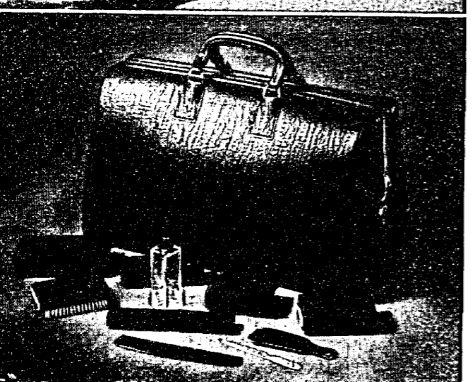

Ovington's

FLOWER VASE
92-7108—This lovely flower vase from Czechoslovakia is appropriately engraved with flowers. It comes in clear crystal or ruby. 10 in. high, 6 1/4 in. wide. $10.00

TABLE DECORATION
93-6058—Crystal and blue is the smart combination in this new table decoration. Blue mirror plateau with bevelled edge, 18 in. long, 9 3/4 in. wide, $3.50. Clear crystal birds, 4 in. high, $4.00 a pair. Spray of clear crystal fruits, 12 in. long, 4 in. wide. $8.00
Complete table decoration as shown $14.50

RELISH DISH
93-5848—Remove the four frosted glass relish dishes and you have a tray that can be used for serving refreshments. The tray is mirrored with chromium rail; 14 in. long, 7 1/2 in. wide. $9.00 complete

MAN'S POCKET SET
10-9576—The problem of what to give a man is solved and solved forever by this handsome ostrich leather pocket set. Bill fold with tenkarat gold corners—with compartments for bills, cards, stamps, etc.—and matching key case. $7.50

STERLING DRESSER SET
10-9714—An aristocrat of the dressing table! Vanity set of sterling silver, in engine-turned design with raised chasing and space for monogram. Three-piece set of brush, comb and long-handled mirror, 13 1/2 in. long, $30.00. Cut crystal powder box with sterling top, 4 1/2 in. in diameter $14.50

FOLDING CLOCK
10-9477—When not in use this smart little clock can be folded flat and tucked in one's bag. Ecrase leather case, gold tooled, in tan, green, blue or rose. Eight-day movement, silvered dial, radium hands and numerals. 4 1/2 in. long, 3 1/4 in. wide $17.50

VACUUM ICE TUB
83-249—An attractive first-aid for preserving ice cubes, ice-cream or frozen desserts! The tub is of dark oak wood; the bands and cover are chromium. 1 1/2 qt. capacity $9.00

NEW SHERBET CUPS
80-7583—Brilliant is the golden color of these sherbet cups—thanks to a new solid metal called Goldcraft. The crystal crowns are delicately etched. Set of six, $20.00. In sterling silver, set of six, $22.00; set of eight, $28.50

DESK PORTFOLIO
10-9667—This handsome case in red or brown Florentine leather serves equally well as desk portfolio or photograph album. Gold tooled, with inside pockets lined in moire silk. Complete with twelve loose leaf pages, 15 x 19 in., $17.50; 12 x 15 in., $15.00

PERFECTLY OUTFITTED
10-9873—This topgrain black cowhide bag has everything an efficient traveling case needs: hair brush, comb, shoe horn, file, containers for soap, tooth brush and paste, razor and shaving cream, and bottle for lotion. Suede lined, with zipper grip fasteners with lock and key 18 in. long. $12.00