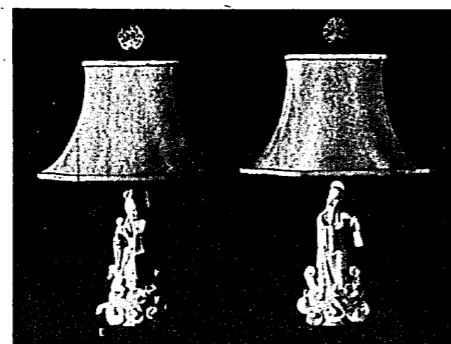

CELESTIAL LIGHTS

4-7633—This pair of white porcelain lamps features Chinese figures, gold-plated bases and white silk shades with gold piping. Carved Soo Chow jade finial and pull chain. 22 in. high. $12.50 each or $23.75 a pair