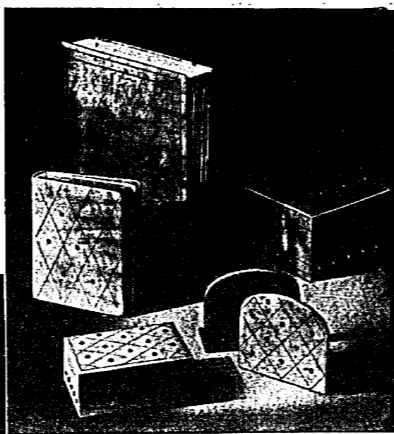

CRYSTAL BRILLIANCE
4-7829—A little lamp that is effectively used in pairs. Clear crystal with claire de lune shade in frosted effect, flower motif and silver edges. Has one light. 21 1/2 in. high. $15.00

CIGARETTE URNS
80-7533—Distinguished—that's the word for these miniature silver-plated cigarette servers. They're 3 1/4 in. high and $8.50 a pair

FOR FASTIDIOUS TRAVELERS

10-10013—A beautiful suitcase for the traveler, with fittings complete in a tray that is itself an overnight bag. Black or brown cowhide, lined with moiré silk and fitted with a chromium and enamel toilet set. 21 1/2 in. long, 13 in. high. $25.00

CORDIAL QUARTET
33-6542—A single bottle of singular beauty which has four cordial compartments, each holding ten ounces. Of clear crystal. $5.00