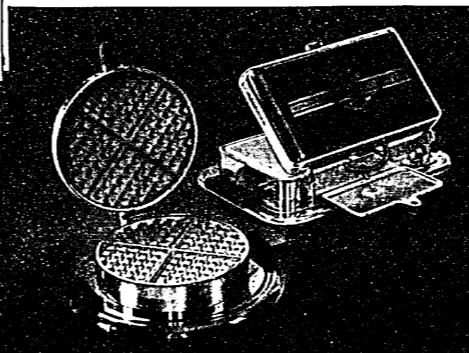

Ovington's

TEA FOR EIGHT

7-7028—Make any luncheon—any bridge—any tea—more delightful with this modern set of dark yellow ware. The terraced rims are edged in brown and there's a modern motif in yellow, orange, green and brown. Set includes tea pot, 8-cup capacity, sugar bowl, cream pitcher, 8 plates, 8 in. in diameter, 8 tea cups and saucers. Only $8.00

PLACE CARD HOLDERS

92-5920—They'll add charm to any dinner table—these Italian pottery place card holders. They're only 2½ in. long, but they'll be the hit of the evening any time. Pastel shades. $3.50 doz.

TIDBIT TRAY

93-6482—A brand new tidbit tray that is marked by modern lines and moderate price. Chromium with walnut finish and chromium handle. Larger tray is 11 in. long, 7 in. wide. $5.00

AIR CONDITION INDICATOR

93-7177—Think of your health—think of your comfort and think of this handsome air condition indicator. The Airguide tells both temperature and relative humidity. Black bakelite and chromium, silvered dial and black numerals and hands. 7¼ in. long. $3.50

TANTALUS SET

ELECTRIC CLOCK

93-2994—Small in size, striking in appearance, this Brazilian onyx electric clock is an Ovington best seller. Silver dial, black hands and numerals. 4 in. long, 3 in. wide, 4¼ in. high. For 60 cycle alternating current only. $9.00

REGAL REFLECTIONS

20-530—A mirror of distinguished design—for the living room or foyer. Plain mirror plate in antique gold powder burnished frame. 19 in. wide, 34 in. high. $10.00

DUMBBELL SHAKER

WEDGWOOD JUGS

7-1793—Wedgwood created these lovely Ivory milk jugs. Left: jug embossed with acorn and leaf design, 1 qt. capacity. $2.50 Right: Club Vine jug, 28-oz. $2.50

DISTINCTION DISHES

TABLE LAMP