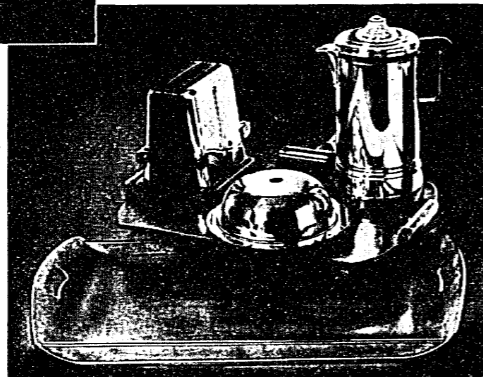

ELECTRIC BREAKFAST SET

83-409—Here's a breakfast set that epitomizes the wonders of electricity. Percolator makes ten perfect cups of coffee. Turn-over toaster holds two slices of bread and muffin dish. In chromium and black. All fit on walnut-finished tray with sockets so you can prepare breakfast right on the table. Larger tray holds all; is 22¾ in. x 13¼ in. For A.C. or D.C. Complete $16.95