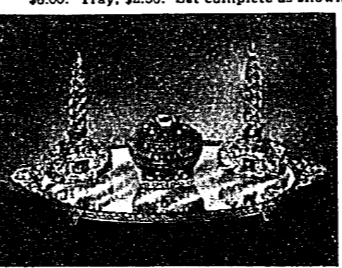

Ovington's

TANTALUS SET

93-7286—Keep your private stock under lock and key in this Ovington tantalus set. Three crystal bottles in a walnut holder with chromium mounting. Each bottle bears engraved label and holds 25 oz. $30.00

MILITARY BRUSHES

10-9564—A handy gift for the man who travels. Chromium military brushes, comb, and file in black cowhide case. 5 1/4 x 5 ins. $3.50

COMPOTE

82-1006—Neatly-pierced and beautifully embossed is this 8 1/4 in. high compote of sterling silver. Weighted base. $7.50

TABLE INTO TRAY

7-3885—Press a lever and you can fold the legs of this table so that it becomes a tray. It's a lovely piece—either way. Solid mahogany or walnut with inlaid line design. 27 1/2 x 17 1/4 ins. $29.00. In red, green or black with center design, $15.00. In antique ivory, $16.00

CORK LINED TRAY

STERLING COASTERS

ONYX LAMP

4-7496—A charming gift for any home. The base is white onyx with a dark blue metal band and gold-plated ornaments. The white silk shade is trimmed to match the base. It holds two lights and stands 21 1/2 in. high. $20.00 complete. Also available in green onyx with a gold silk shade.

GLOBE AND ATLAS

FAN LAMP

4-7932—This is the cleverest lamp you ever saw. It gives you either direct or indirect lighting or both. And it's equipped with a small electric fan that quickly dissipates tobacco smoke. When shade is removed you can tip the fan in any direction. Brass, Old English finish, with a tan silk shade or plain bronze finish with a composition shade in old parchment effect, or gun metal finish with white silk shade. 66 in. high. With 250 watt bulb. $49.50 complete. Be sure to specify whether you have alternating or direct current.

GIFTS IN SILVER

CHINESE PORCELAIN

STERLING CANDLESTICKS

VANITY WATCHCASE