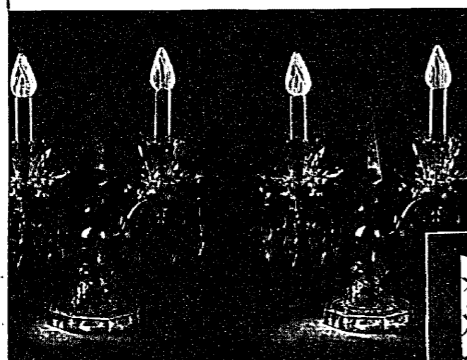

ELECTRIC GIRANDOLES

MAGNIFIER