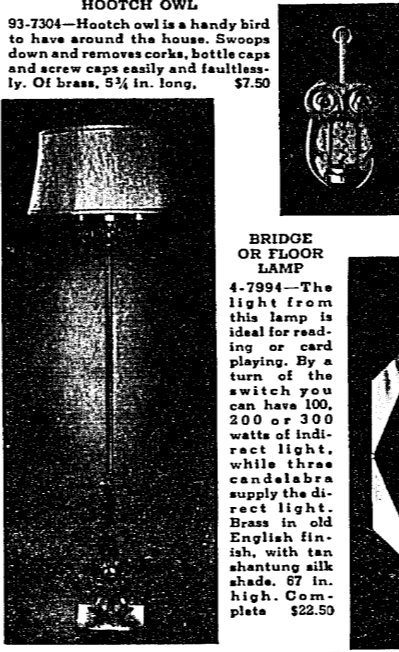

BRIDGE OR FLOOR LAMP

4-7994—The light from this lamp is ideal for reading or card playing. By a turn of the switch you can have 100, 200 or 300 watts of indirect light, while three candelabra supply the direct light. Brass in old English finish, with tan shantung silk shade. 67 in. high. Complete $22.50