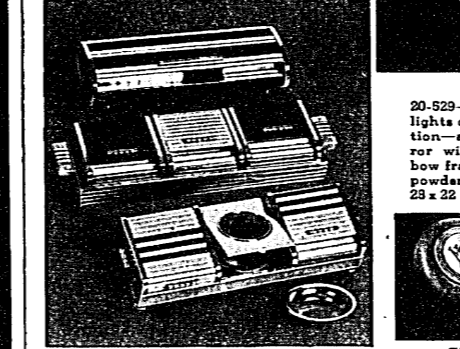

ROLL TOP BOXES
10-9722—Three versions of the new roll top boxes for cigars and cigarettes are shown. All are chromium with black and white striped bakelite tops. Top: oval shaped box for cigars and cigarettes, 9 in. long, 3 1/2 in. wide, $3.50. Center: three cedar lined cigarette boxes holding 30 cigarettes each. Boxes are removable so that tray can be used separately. 10 1/4 in. long, $7.50. Lower: double box with center for ashtrays 2 1/4 in. in diameter, bronze medallion on cover. 9 1/4 in. long. $5.00