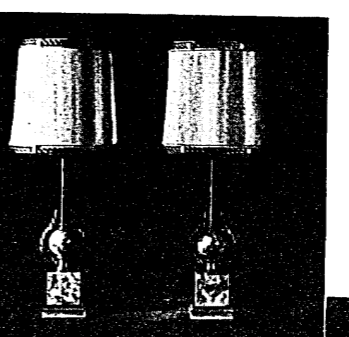

VALUE IN STERLING
85-1157—Of classic beauty is this sterling silver steak set. The knife 10 1/4 in. long, has stainless steel blade. $5.00.