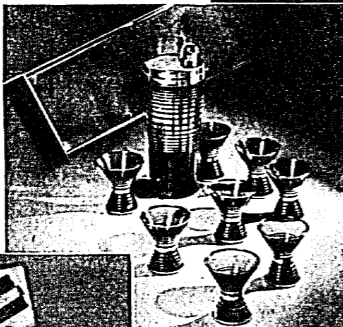

COCKTAILS FOR EIGHT
33-8053—Cocktail glasses that take the shape of an hour-glass are the newest fashion. The set shown is blue glass decorated with non-ferrous sterling silver. The eight glasses have solid bases. There's a 28-oz. shaker with chromium top and a chromium-plated tray with walnut wood handles, 19 in. x 6 1/4 in. $18.00 complete