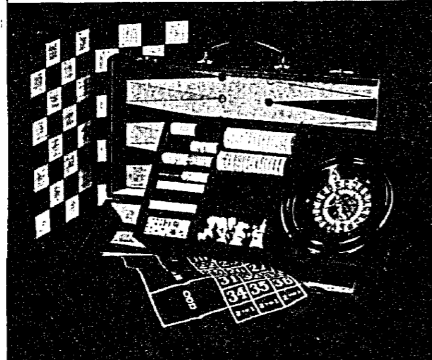

TRAVELING GAME SET

10-9889—Here's the best game set we've seen. Complete with roulette wheel and cloth, 200 poker chips, chess and checkers, backgammon, two decks of cards, poker and plain dice. In black leather bag, cork lined, with lock and key. 18 1/2 in. long, 10 in. high, 3 1/2 in. wide. $27.50

SERVICE WITH A CAPITAL "S"

7-6966—Here indeed is one of the rarest values in our entire shop. Service plates of ivory ware, decorated with gold tracery. 10 1/2 in. in diameter. Eight for $9.00