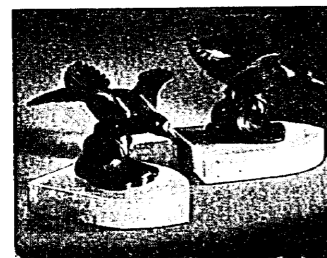

CRUSHING AFFAIRS

BOOKISH BIRDS

93-6695—A pair of gulls that we've specially trained to keep your books in order. Of metal, in green bronze finish. Alabaster bases. 5 in. long, 4½ in. high, $5.00 a pair