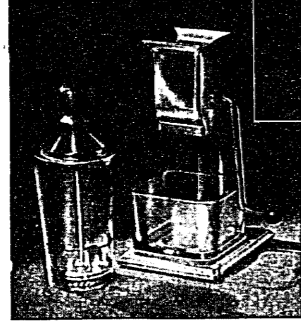

DESSERT SET

92-6526—Interesting and refreshing, this leaf-like salad or dessert set is made of ivory-toned Czechoslovakian pottery. Large leaf plate and eight smaller plates, $5.00. Large plate is 11½ in. long, $1.50; small plates, 8½ in. $6.00 a dozen