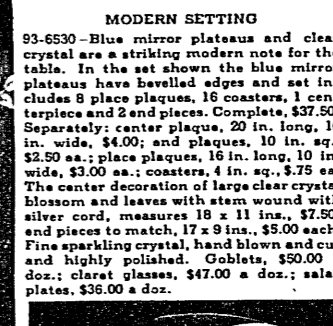

HOT AND HELP YOURSELF

LUGGAGE RACK

MODERN SETTING