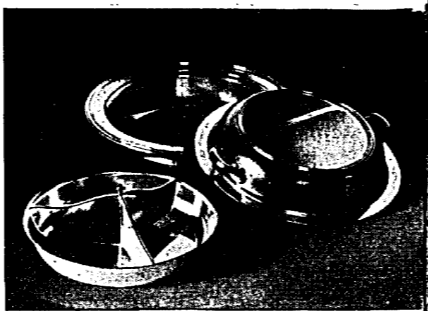

VEGETABLE DISH