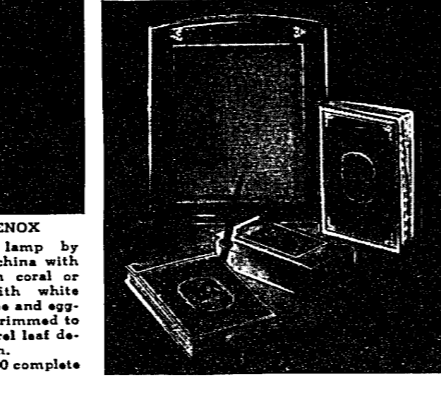

CLASSIC LENOX
4-7912—A new lamp by Lenox in white china with silk shade or in coral or honey color with white handles and draps and egg-shell silk shade trimmed to match, with laurel leaf design. 23 1/2 in. high. $20.00 complete

JEWELLED LEATHER
10-9334—Fine green or tan leather ensemble, gold tooled, and ornamented with tinted carved Eco Chow jade panels. Photograph frame, 8 x 10 ins. $15.00
Webster's New International dictionary with 1700 illustrations, 6 1/4 x 8 3/4 ins., $22.50
Engagement pad with fountain pen, 8 1/4 x 5 1/4 ins. $15.00
Three compartment cigarette box, cedar lined, each compartment holds 40 cigarettes, 7 1/2 in. long. $10.00