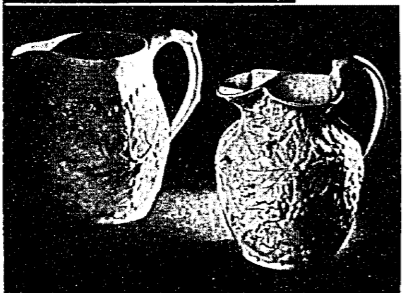

DUMBBELL SHAKER

WEDGWOOD JUGS

7-1793—Wedgwood created these lovely Ivory milk jugs. Left: jug embossed with acorn and leaf design, 1 qt. capacity. $2.50 Right: Club Vine jug, 28-oz. $2.50