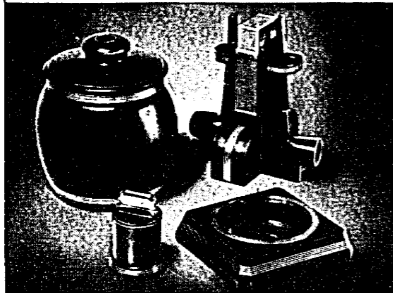

Ovington's